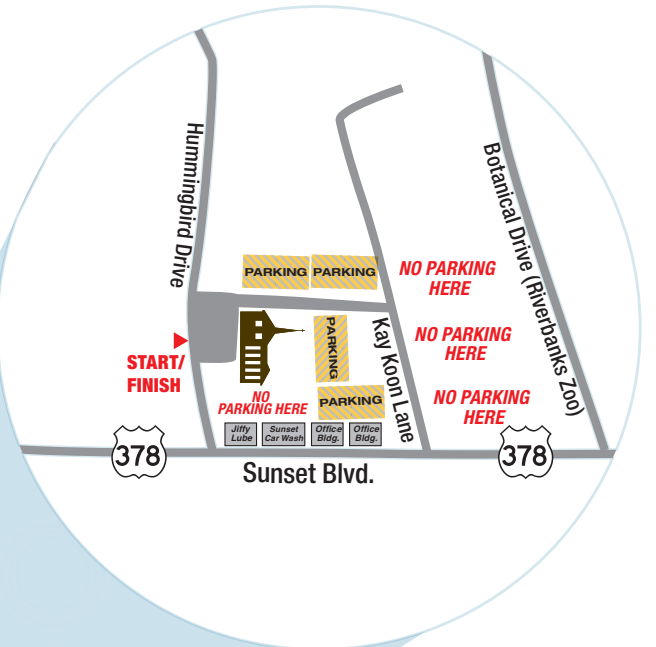

Hammer the Hills

Central South Carolina
Habitat for Humanity®
runWALK Oct. 19 2013

All courses run clockwise starting from Providence Presbyterian Church and finishing in the front parking lot.

 Water stop

 5K Walk/Run Route

 10K Run Route

 15K Run Route

 Parking

378

378

PROVIDENCE
 PRESBYTERIAN CHURCH

 Mile Marks for 5K

 Mile Marks for 10K

 Mile Marks for 15K